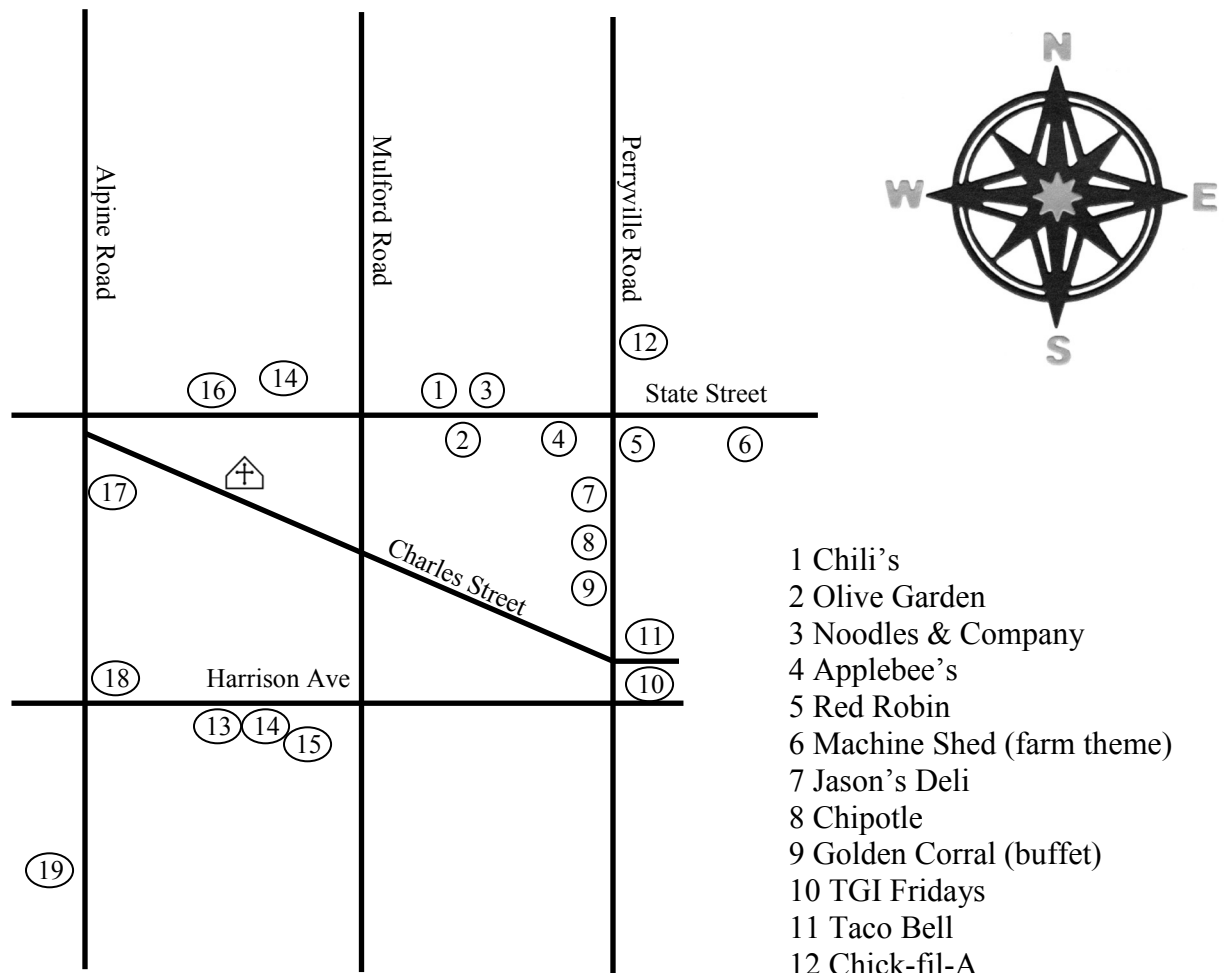

# Local Area Restaurants

*map not drawn to scale*

- 1 Chili's
- 2 Olive Garden
- 3 Noodles & Company
- 4 Applebee's
- 5 Red Robin
- 6 Machine Shed (farm theme)
- 7 Jason's Deli
- 8 Chipotle
- 9 Golden Corral (buffet)
- 10 TGI Fridays
- 11 Taco Bell
- 12 Chick-fil-A
- 13 Spanky's Gyros
- 14 Culver's (State or Harrison)
- 15 Sunrise Family Restaurant
- 16 Tom & Jerry's (burgers, gyros)
- 17 Alpine View Restaurant
- 18 Pizza Hut
- 19 Beef-A-Roo (burgers)

*Note: You cannot turn left onto Charles if going south on Alpine, and you cannot turn left onto Alpine if going west on Charles.*

*There are many more restaurants nearby than the suggestions above.*